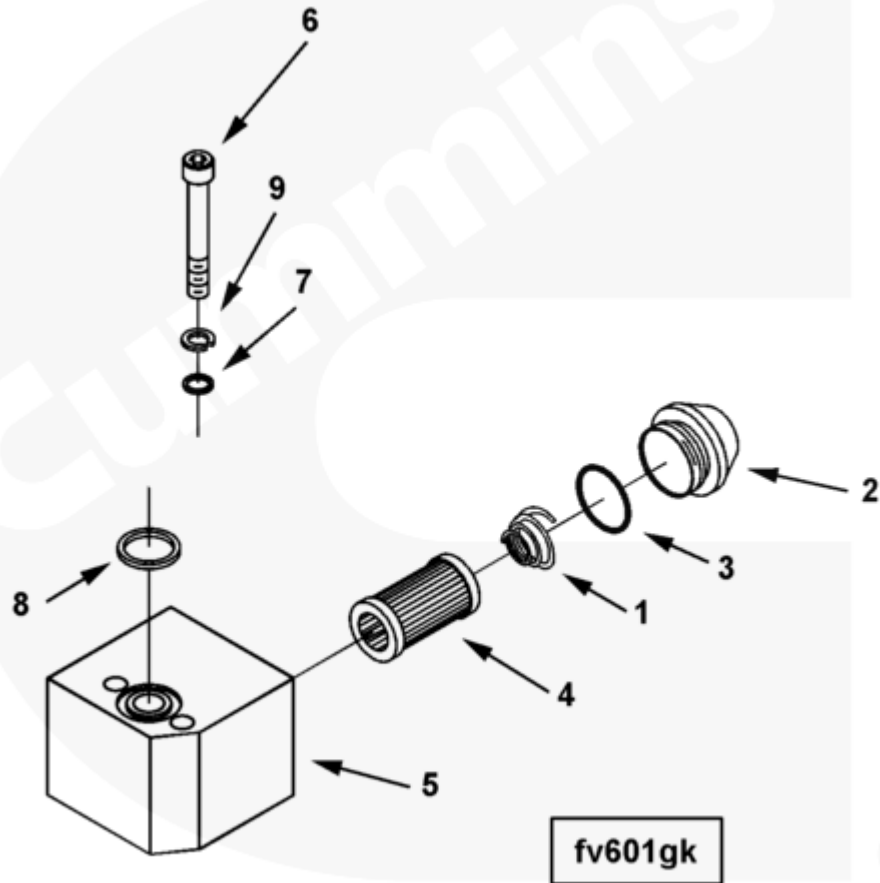

Parts Catalog - Option Detail

Electronic Parts Catalog - Option Detail				
Option	Group	Graphic	Film Card	Date
FV6708-01	05.06	fv601gk	K38	12-JAN-99
Engines	GTA38, K38, KTA38GC CM558, QSK38 CM2150 K106, QSK38 CM2150 MCRS, QSK38 CM850 MCRS			

©Cummins Inc

[SMALL](#) | [MEDIUM](#) | [LARGE](#)

Cart	Ref No	Part Number	Part Description	Required	Remarks
View My Cart					
		FV6708-01	Fuel Valve		Fuel shutoff valve...(More)
					Fuel Pump Type:
					VS Governor: Woodward fuel
					filter block: Pump mounted

					straight thread o ring: Yes.
<input type="checkbox"/>		3096079	Fuel Filter	1	
<input type="checkbox"/>	1	70700	Compression Spring	1	
<input type="checkbox"/>	2	3014575	Fuel Pump Filter Cap	1	
<input type="checkbox"/>	3	3021123	O-Ring Seal	1	
<input type="checkbox"/>	4	3090769	Filter Screen	1	
<input type="checkbox"/>	5	3090771	Filter Housing	1	
<input type="checkbox"/>	6	S 189 C	Socket Head Cap Screw	4	1/4 - 20 X 1 3/4 Inch.
<input type="checkbox"/>	7	67684	Plain Washer	4	1/4 Inch.
<input type="checkbox"/>	8	154087	Rectangular Ring Seal	2	
<input type="checkbox"/>	9	181466	Lock Washer	4	1/4 in.